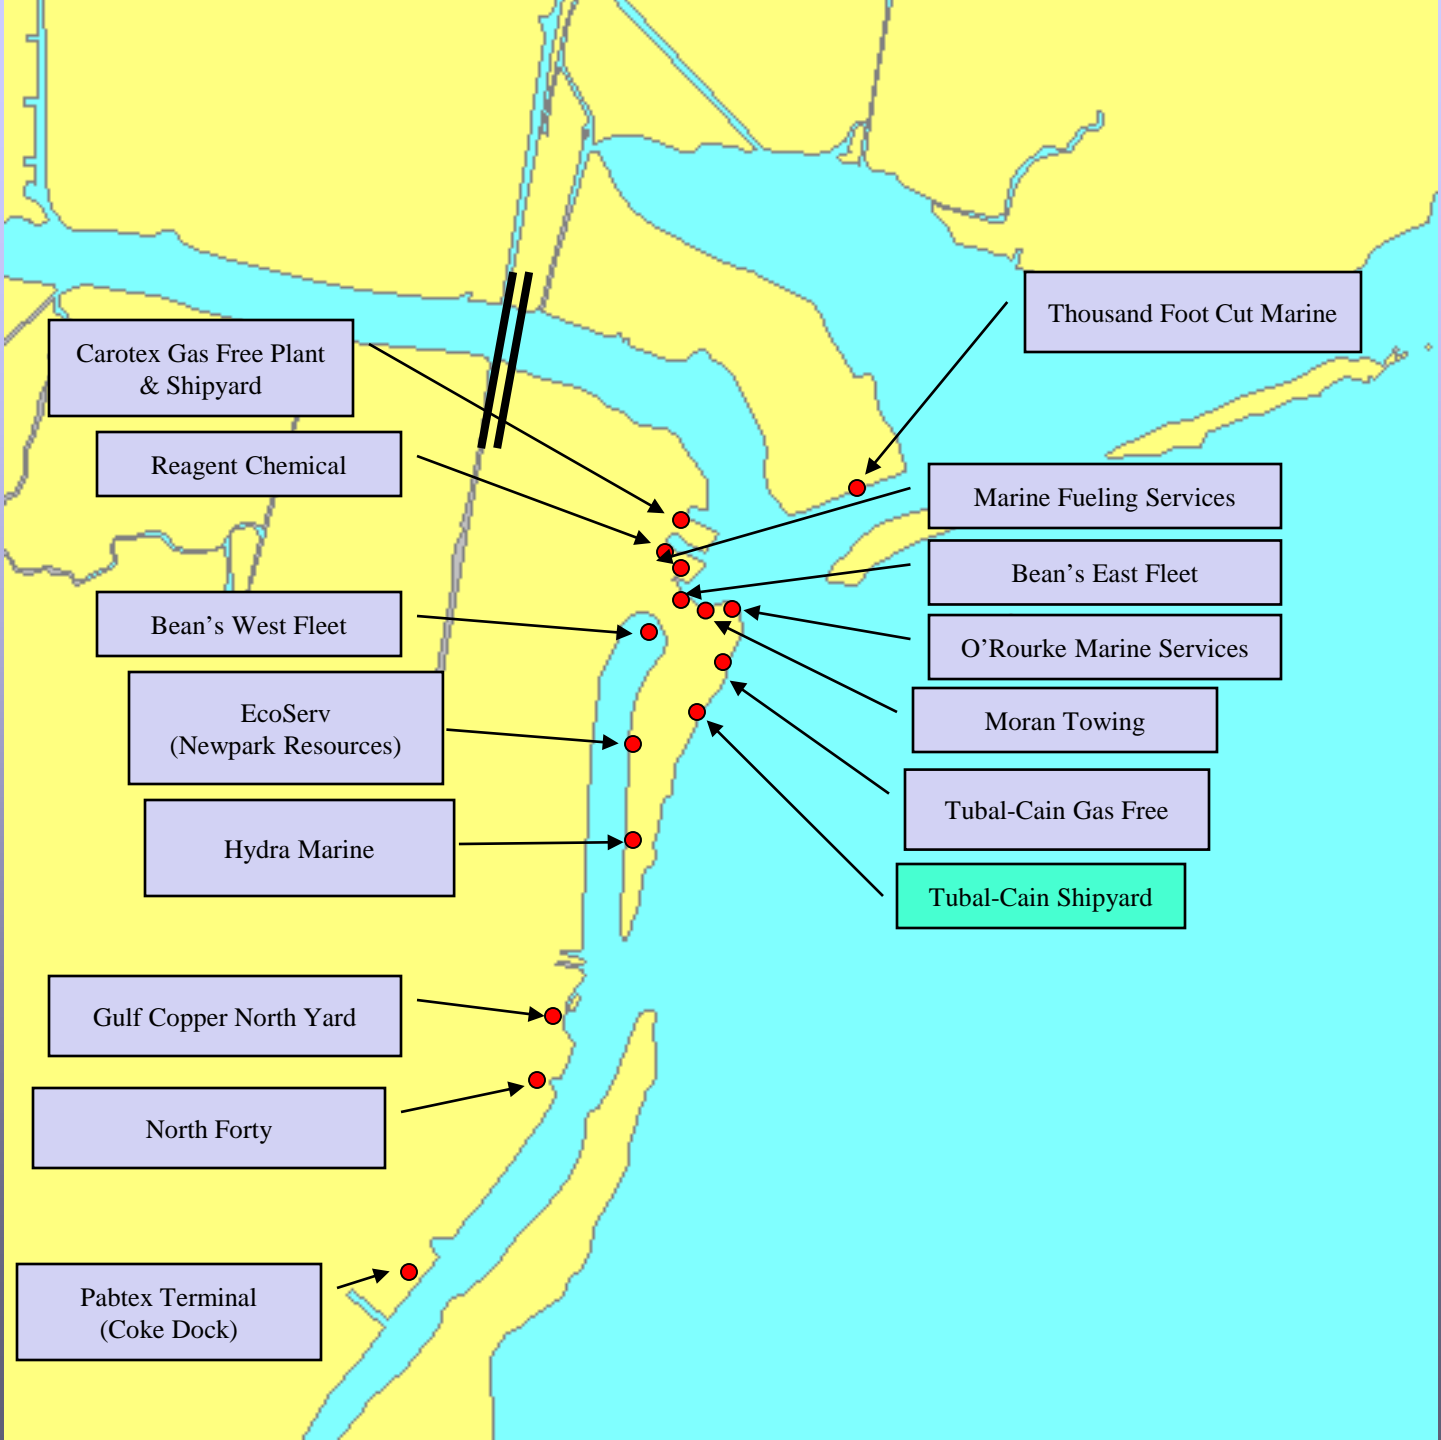

[Home](#)

Area Menu

Area Menu

Area Menu

Area Menu

Area Menu

Hwy 73 Bridge
(Texas Avenue)

Knife River

East Round Bunch Rd
(Cow Bayou Bridge)

Inland Boat Works

Burton Shipyard

Duphil Landing

Cow Bayou

Black Bayou Cut

Sabine Lake

Area Menu

Area Menu

Area Menu

Fairway Anchorage North

Sabine Channel 29/30

Safety Fairway West Check-In Point

Safety Fairway East Check-In Point

Sabine Channel 11/12

Sea Buoy "SB"

Fairway Anchorage East

Fairway Anchorage West

Fairway Anchorage South (Not on this Chart)