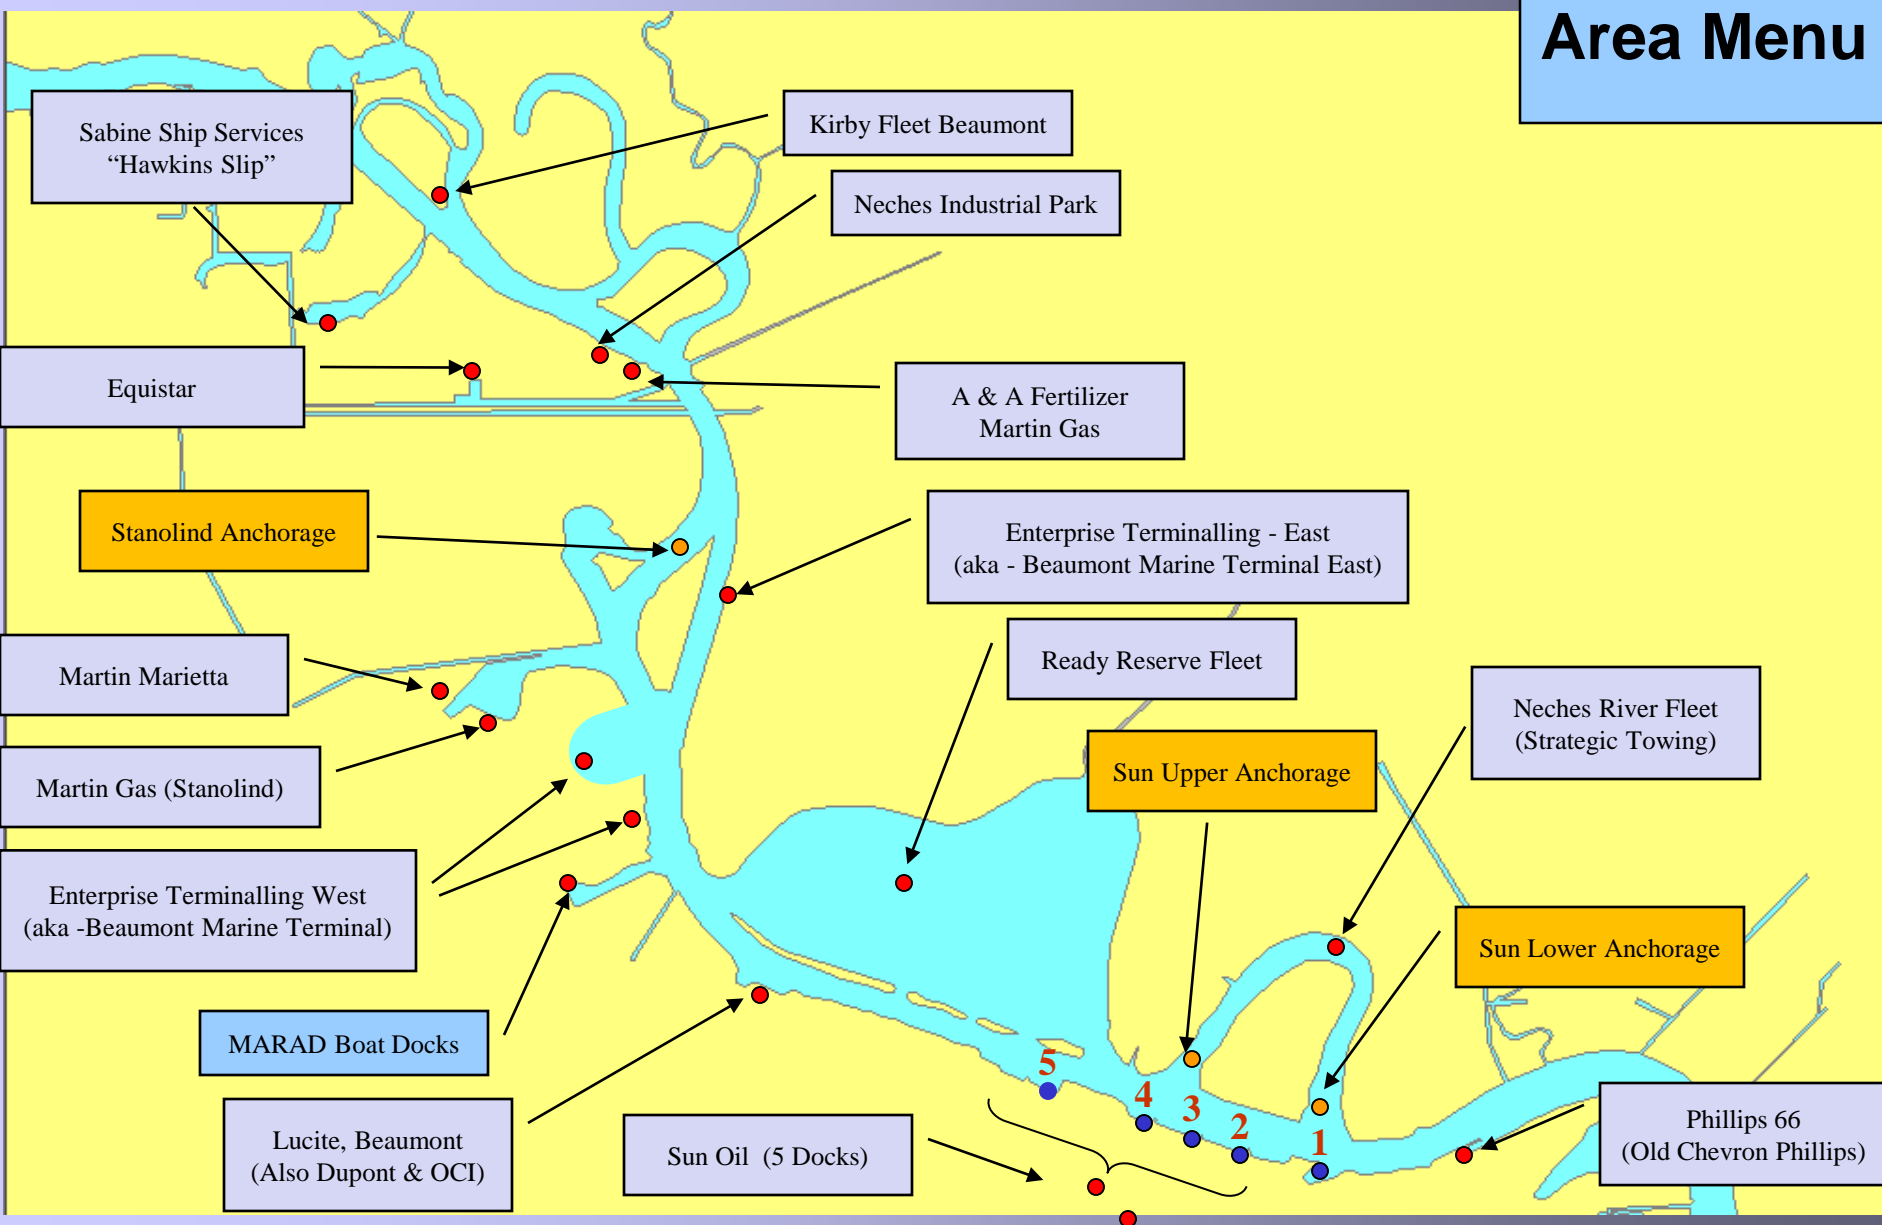

[Home](#)

Area Menu

Area Menu

Area Menu

Area Menu

Area Menu

Hwy 73 Bridge
(Texas Avenue)

Knife River

East Round Bunch Rd
(Cow Bayou Bridge)

Inland Boat Works

Burton Shipyard

Duphil Landing

Cow Bayou

Black Bayou Cut

Sabine Lake

Area Menu

Area Menu

Area Menu

Fairway Anchorage North

Sabine Channel 29/30

Safety Fairway West Check-In Point

Safety Fairway East Check-In Point

Sabine Channel 11/12

Sea Buoy "SB"

Fairway Anchorage East

Fairway Anchorage West

Fairway Anchorage South (Not on this Chart)