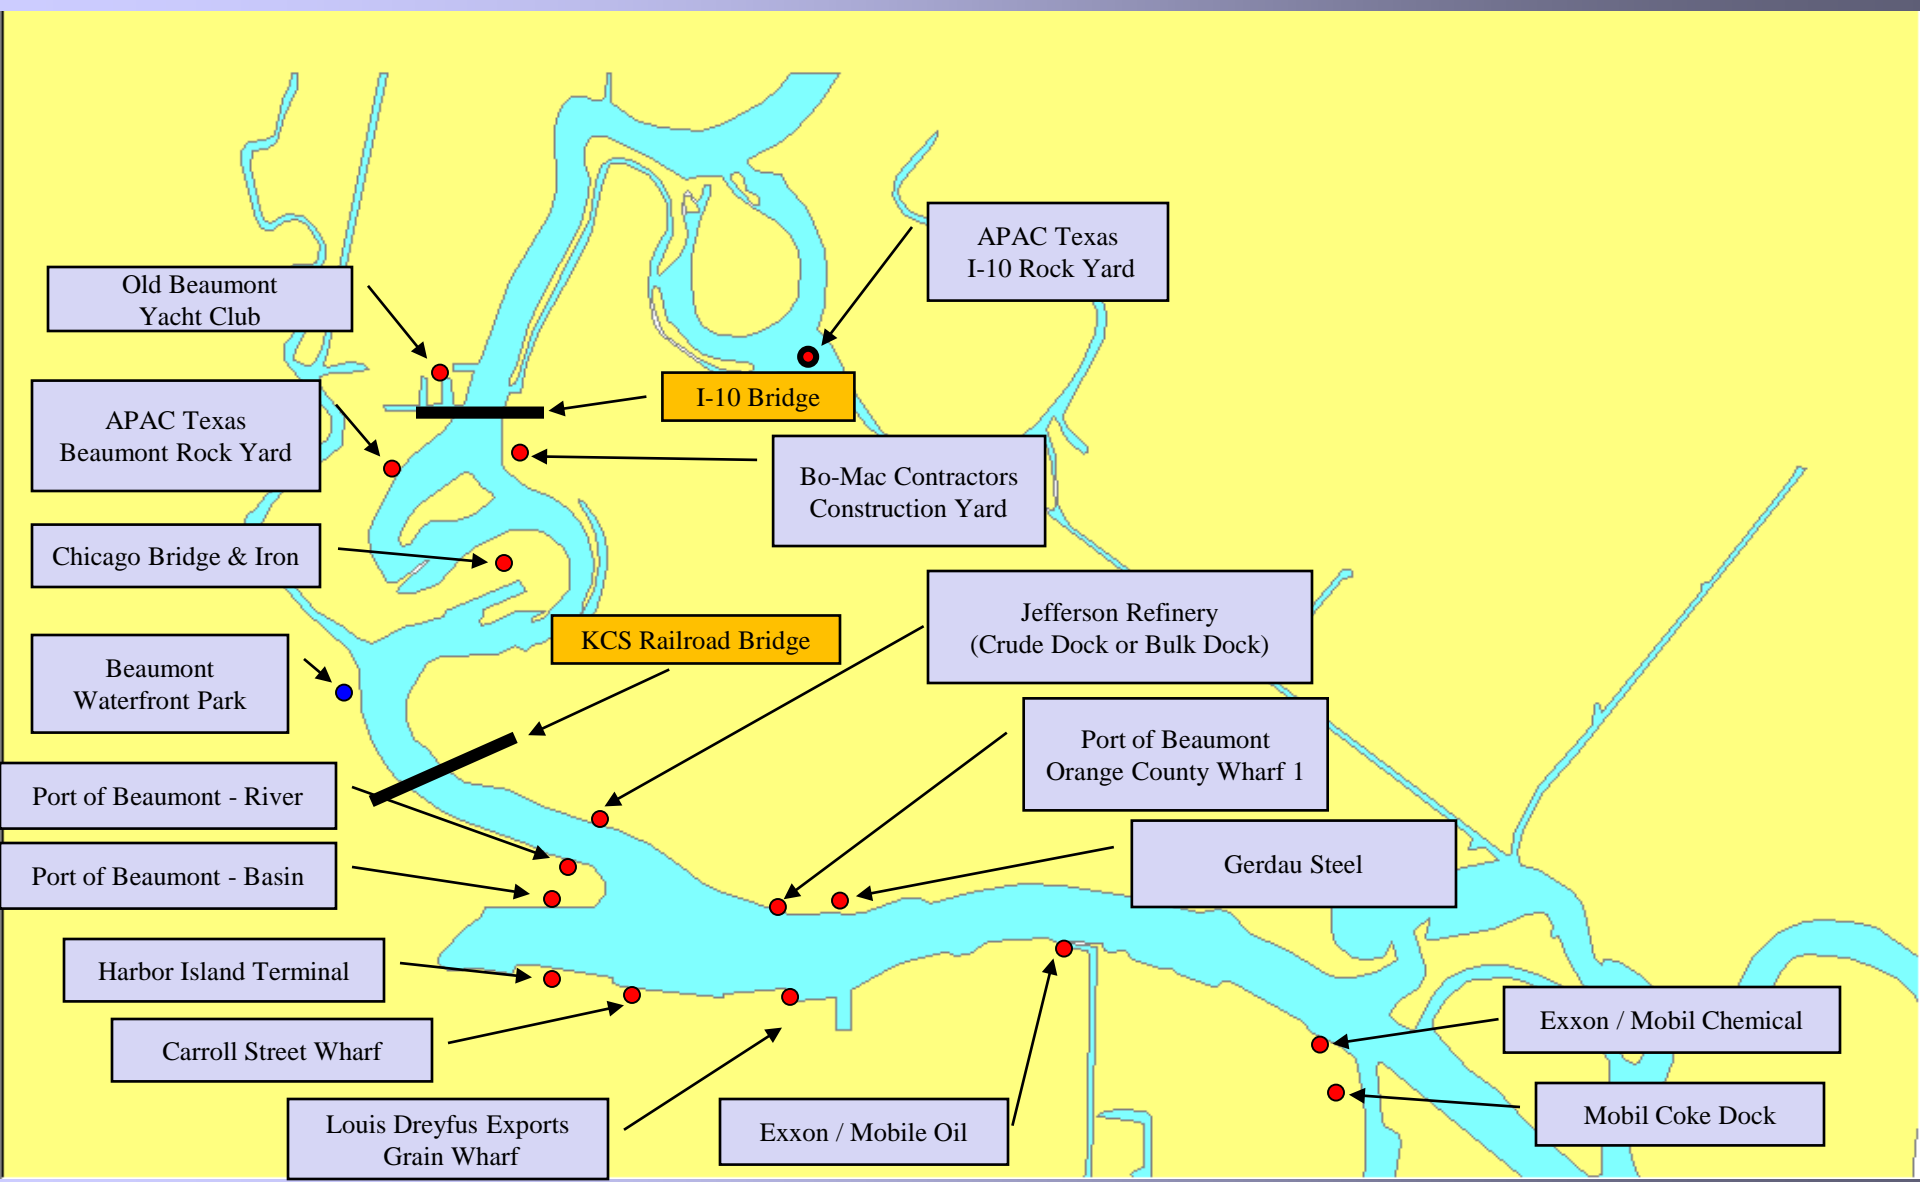

[Home](#)

Area Menu

Area Menu

Area Menu

Area Menu

Area Menu

Hwy 73 Bridge
(Texas Avenue)

Knife River

East Round Bunch Rd
(Cow Bayou Bridge)

Inland Boat Works

Burton Shipyard

Duphil Landing

Cow Bayou

Black Bayou Cut

Sabine Lake

Area Menu

Area Menu

Area Menu

Fairway Anchorage North

Sabine Channel 29/30

Safety Fairway West Check-In Point

Safety Fairway East Check-In Point

Sabine Channel 11/12

Sea Buoy "SB"

Fairway Anchorage East

Fairway Anchorage West

Fairway Anchorage South (Not on this Chart)