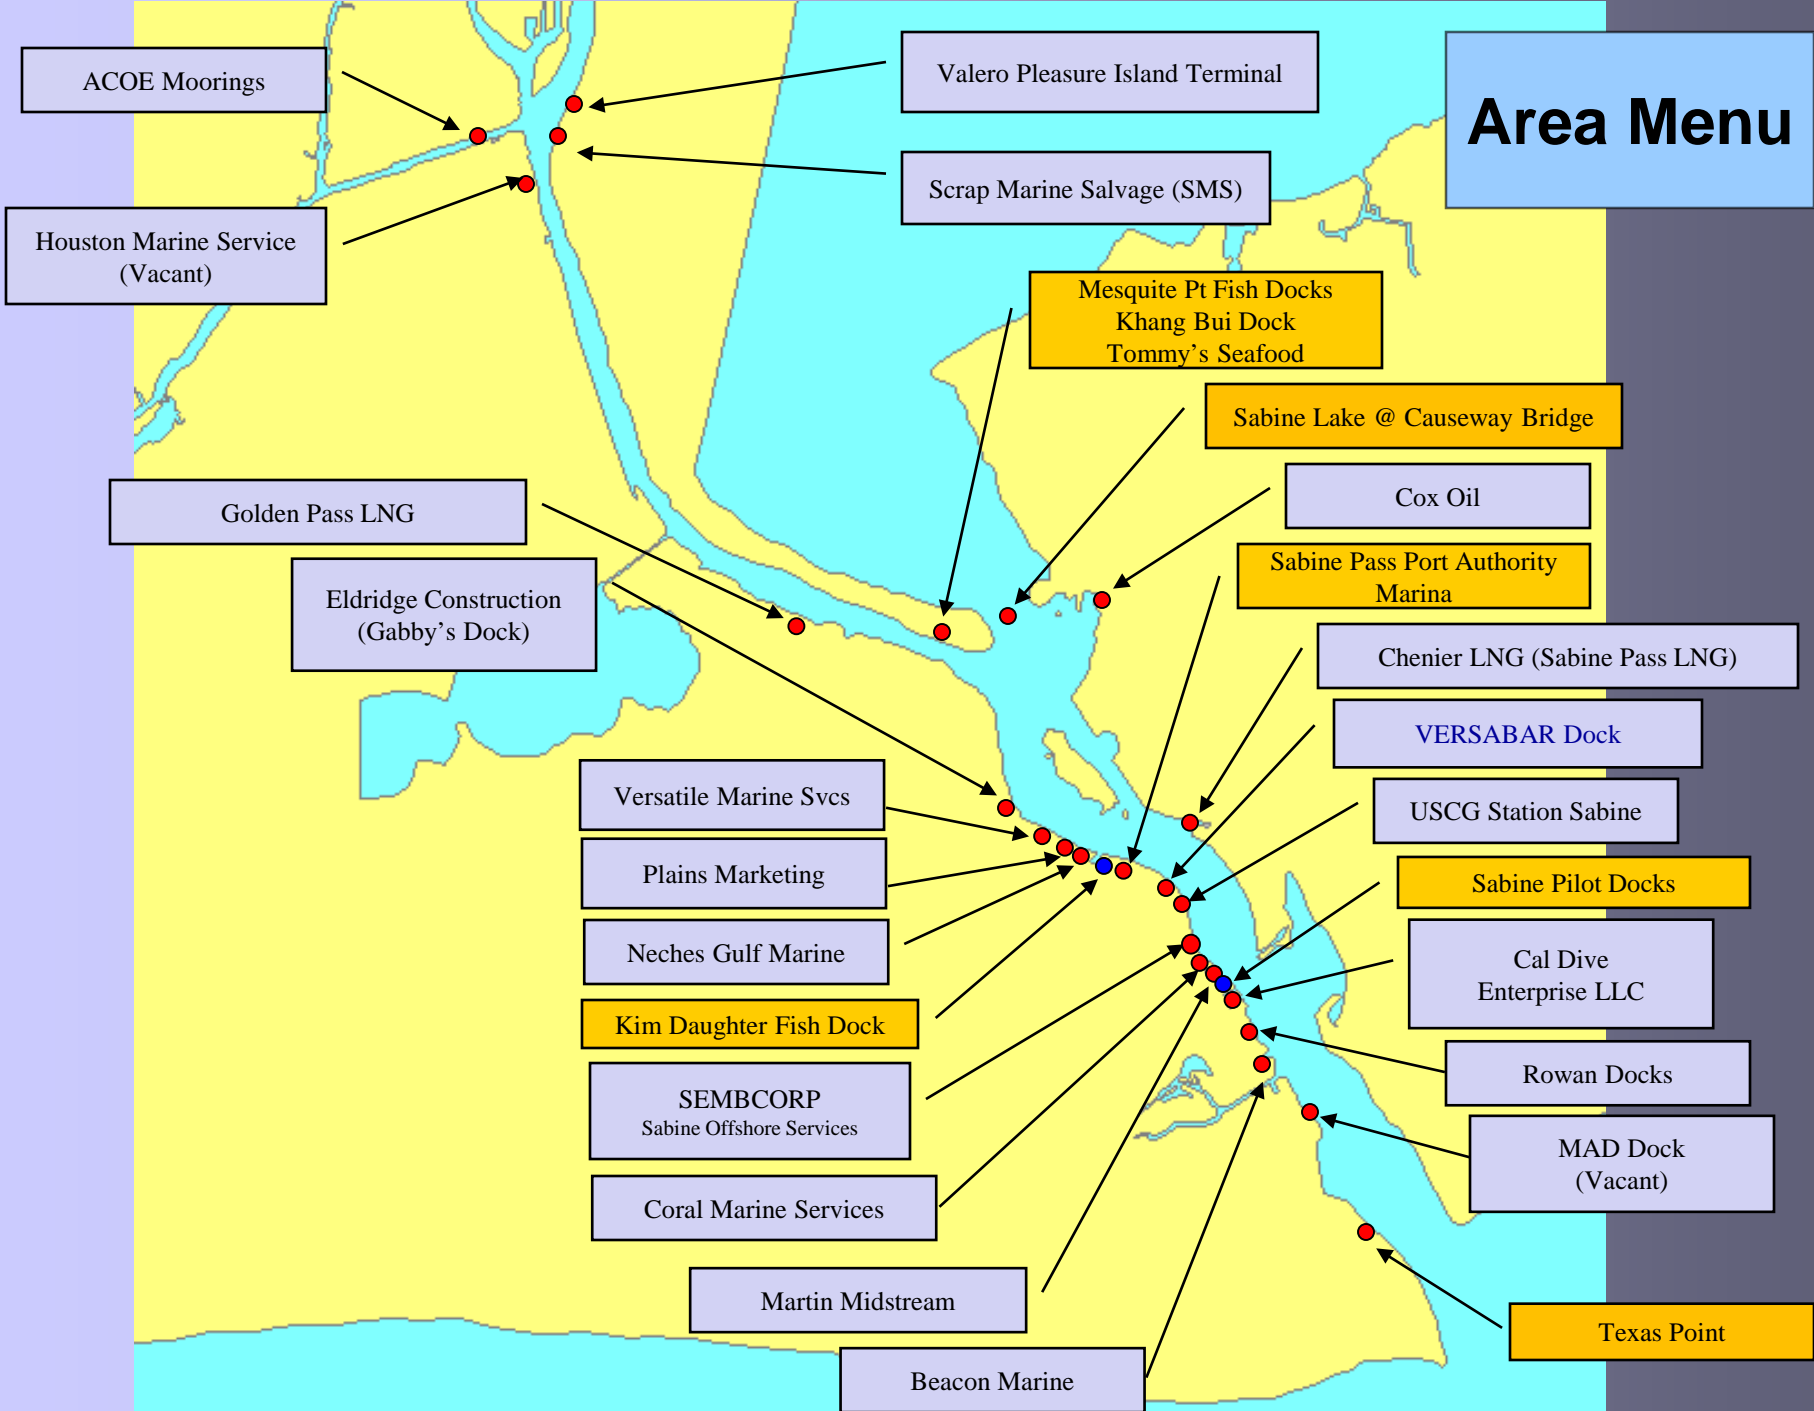

[Home](#)

Area Menu

Area Menu

Area Menu

Area Menu

Area Menu

Hwy 73 Bridge
(Texas Avenue)

Knife River

East Round Bunch Rd
(Cow Bayou Bridge)

Inland Boat Works

Burton Shipyard

Duphil Landing

Cow Bayou

Black Bayou Cut

Sabine Lake

Area Menu

Area Menu

Area Menu

Fairway Anchorage North

Sabine Channel 29/30

Safety Fairway West Check-In Point

Safety Fairway East Check-In Point

Sabine Channel 11/12

Sea Buoy "SB"

Fairway Anchorage East

Fairway Anchorage West

Fairway Anchorage South (Not on this Chart)