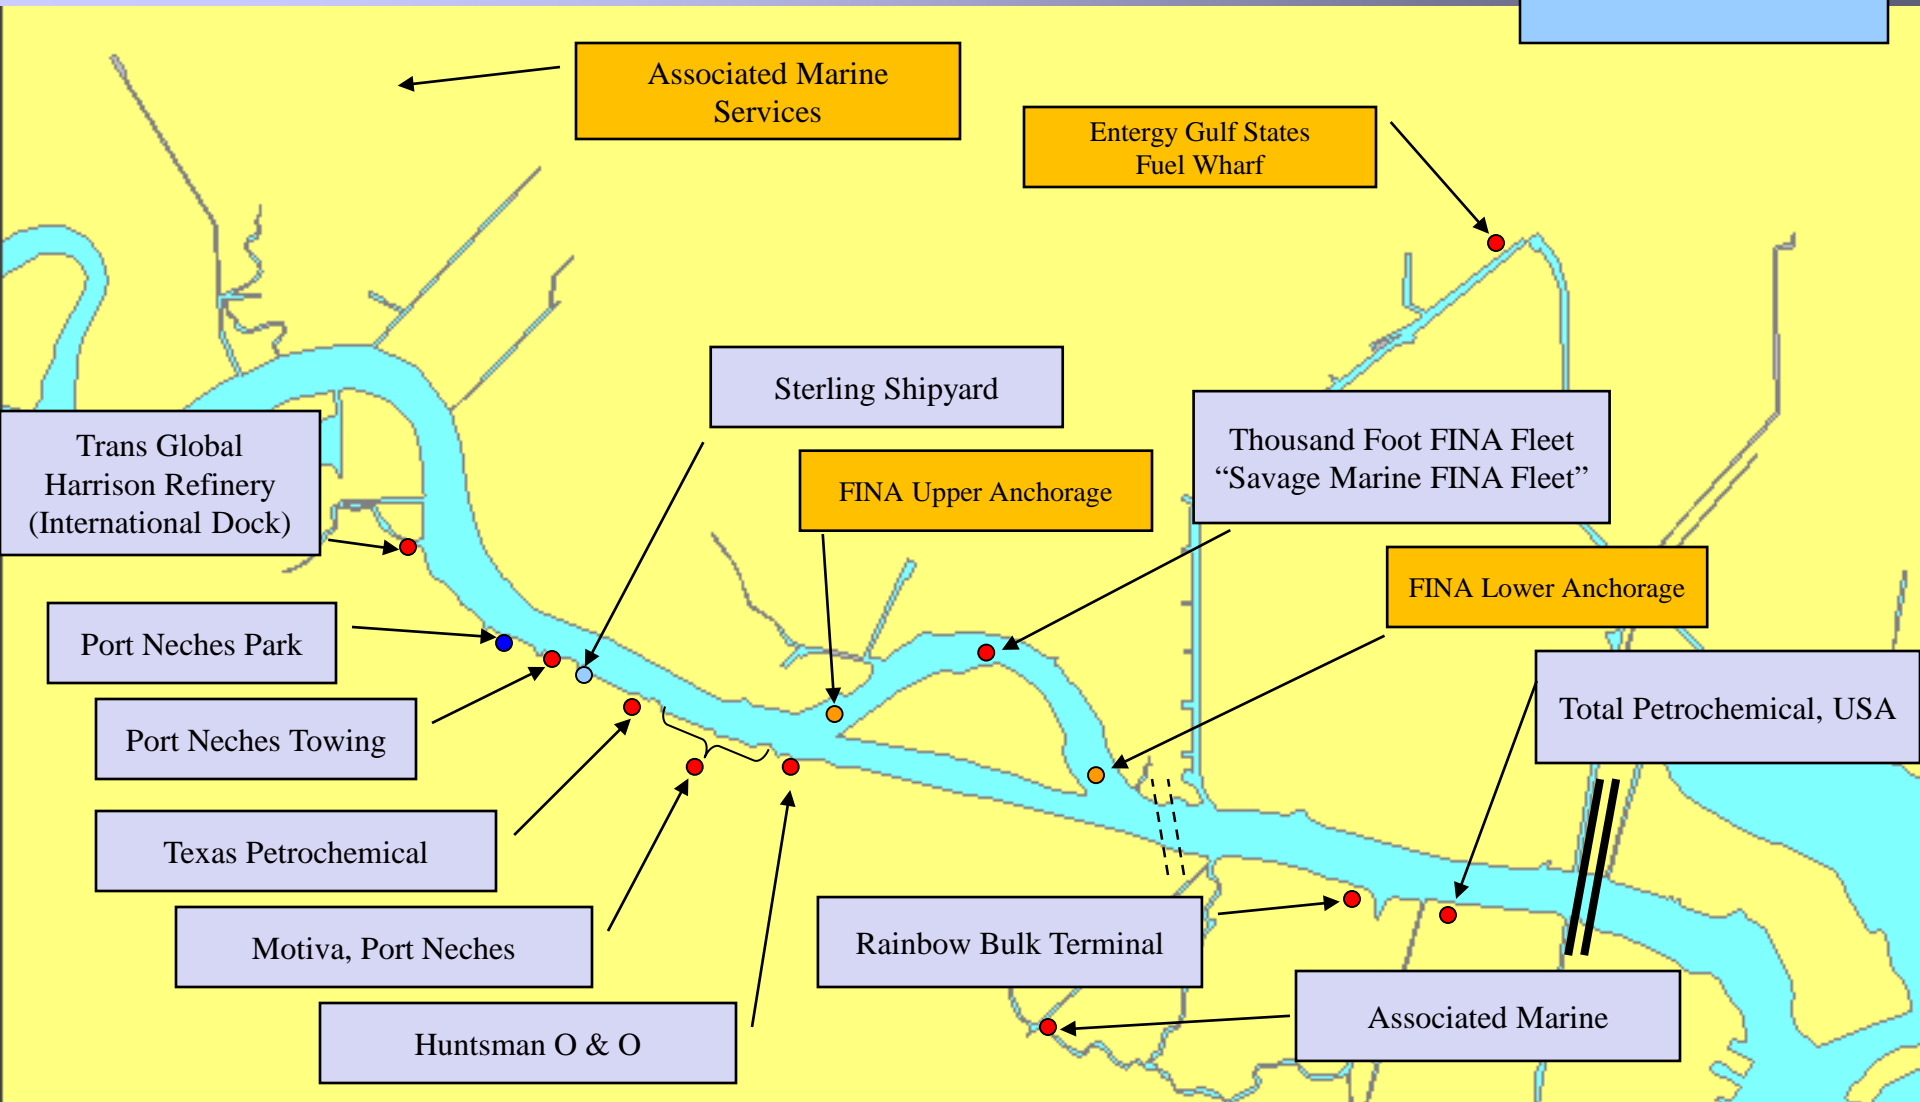

[Home](#)

Area Menu

Area Menu

Area Menu

Area Menu

Area Menu

Hwy 73 Bridge
(Texas Avenue)

Knife River

East Round Bunch Rd
(Cow Bayou Bridge)

Inland Boat Works

Burton Shipyard

Duphil Landing

Cow Bayou

Black Bayou Cut

Sabine Lake

Area Menu

Area Menu

Area Menu

Fairway Anchorage North

Sabine Channel 29/30

Safety Fairway West Check-In Point

Safety Fairway East Check-In Point

Sabine Channel 11/12

Sea Buoy "SB"