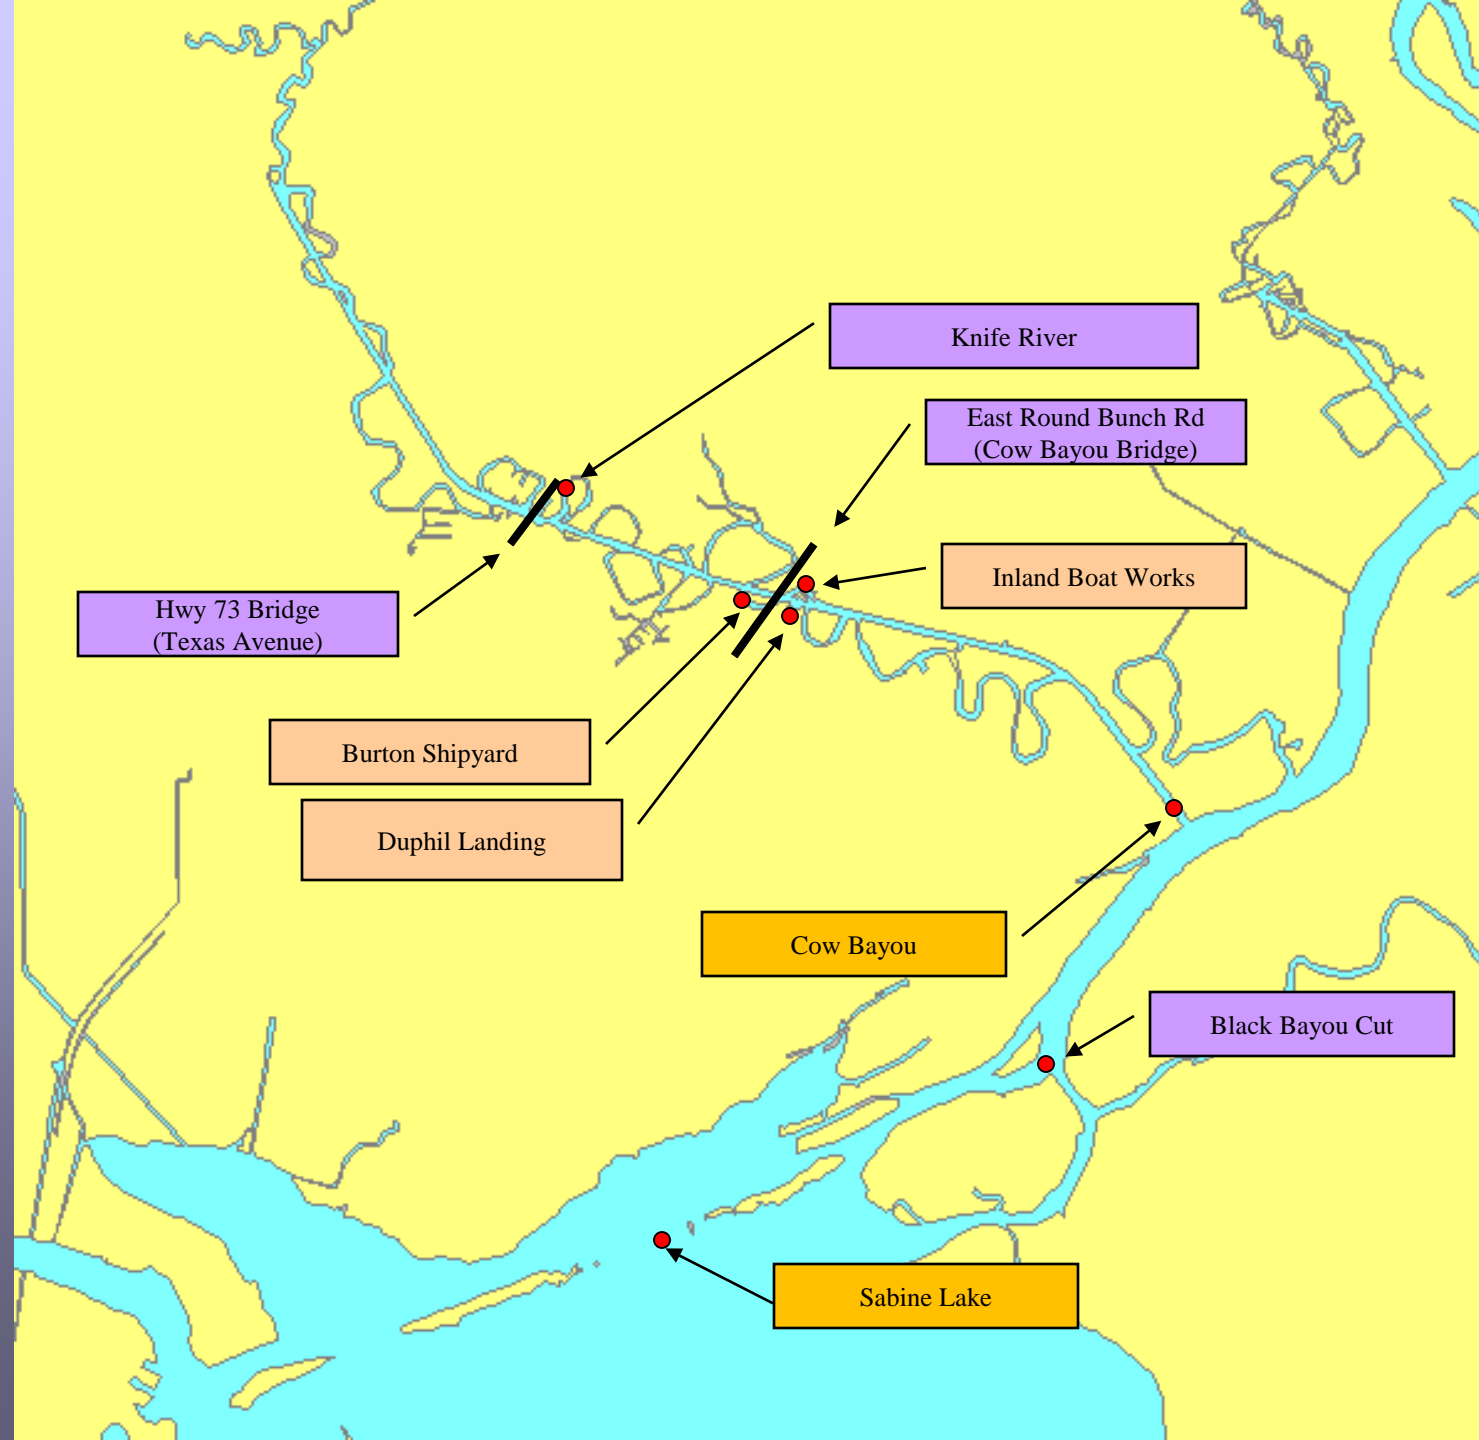

[Home](#)

Area Menu

Area Menu

Area Menu

Area Menu

Area Menu

Hwy 73 Bridge
(Texas Avenue)

Knife River

East Round Bunch Rd
(Cow Bayou Bridge)

Inland Boat Works

Burton Shipyard

Duphil Landing

Cow Bayou

Black Bayou Cut

Sabine Lake

Area Menu

Area Menu

Area Menu

Fairway Anchorage North

Sabine Channel 29/30

Safety Fairway West Check-In Point

Safety Fairway East Check-In Point

Sabine Channel 11/12

Sea Buoy "SB"

Fairway Anchorage East

Fairway Anchorage West

Fairway Anchorage South (Not on this Chart)