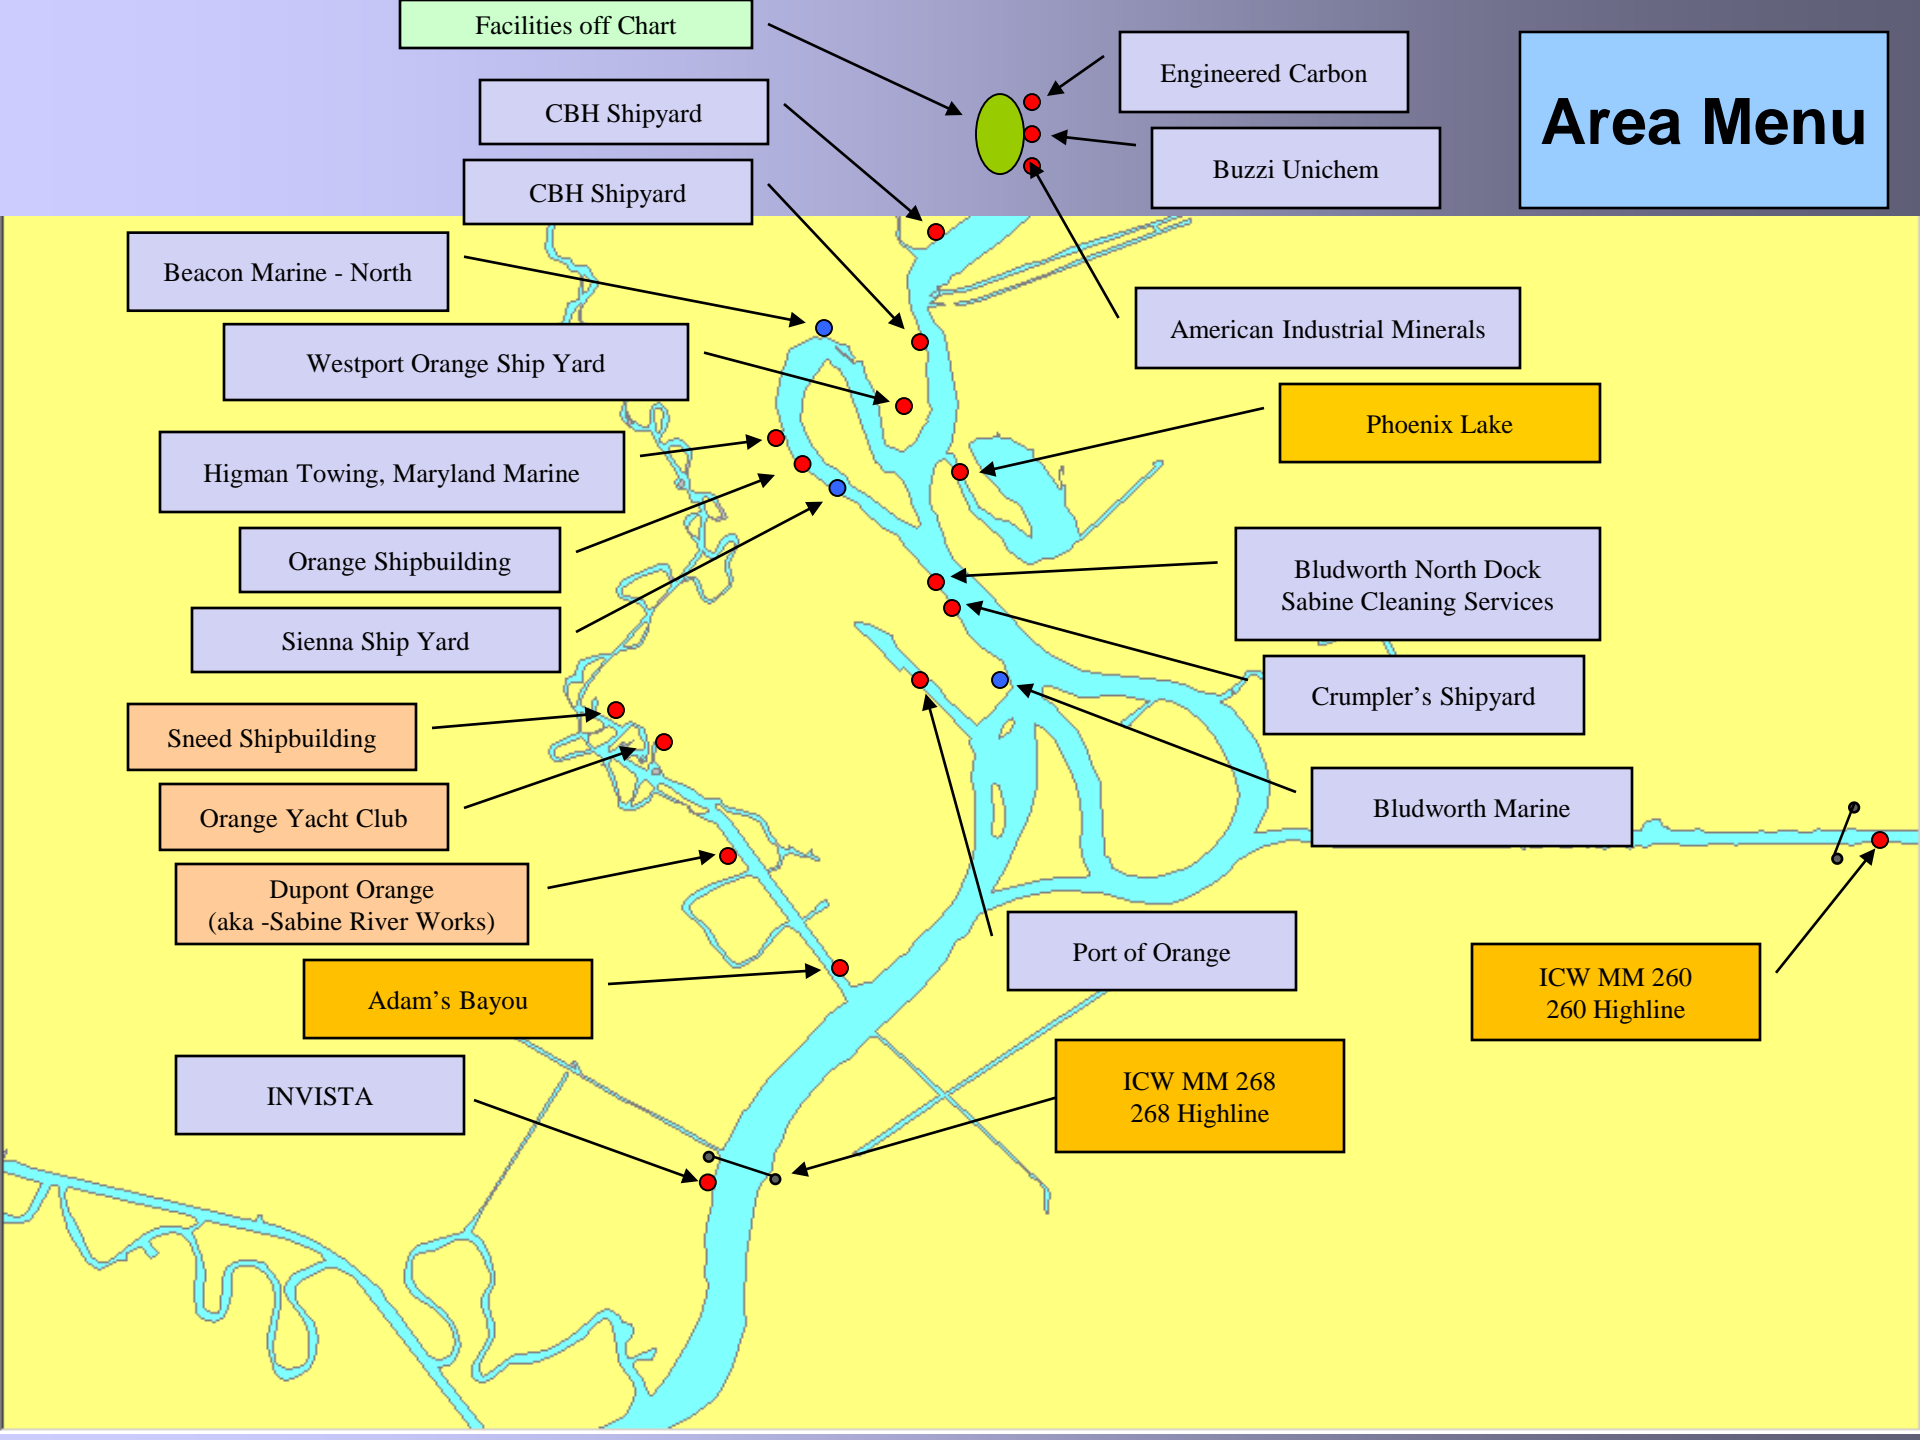

[Home](#)

Area Menu

Area Menu

Area Menu

Area Menu

Area Menu

Hwy 73 Bridge
(Texas Avenue)

Knife River

East Round Bunch Rd
(Cow Bayou Bridge)

Inland Boat Works

Burton Shipyard

Duphil Landing

Cow Bayou

Black Bayou Cut

Sabine Lake

Area Menu

Area Menu

Area Menu

Fairway Anchorage North

Sabine Channel 29/30

Safety Fairway West Check-In Point

Safety Fairway East Check-In Point

Sabine Channel 11/12

Sea Buoy "SB"

Fairway Anchorage East

Fairway Anchorage West

Fairway Anchorage South (Not on this Chart)