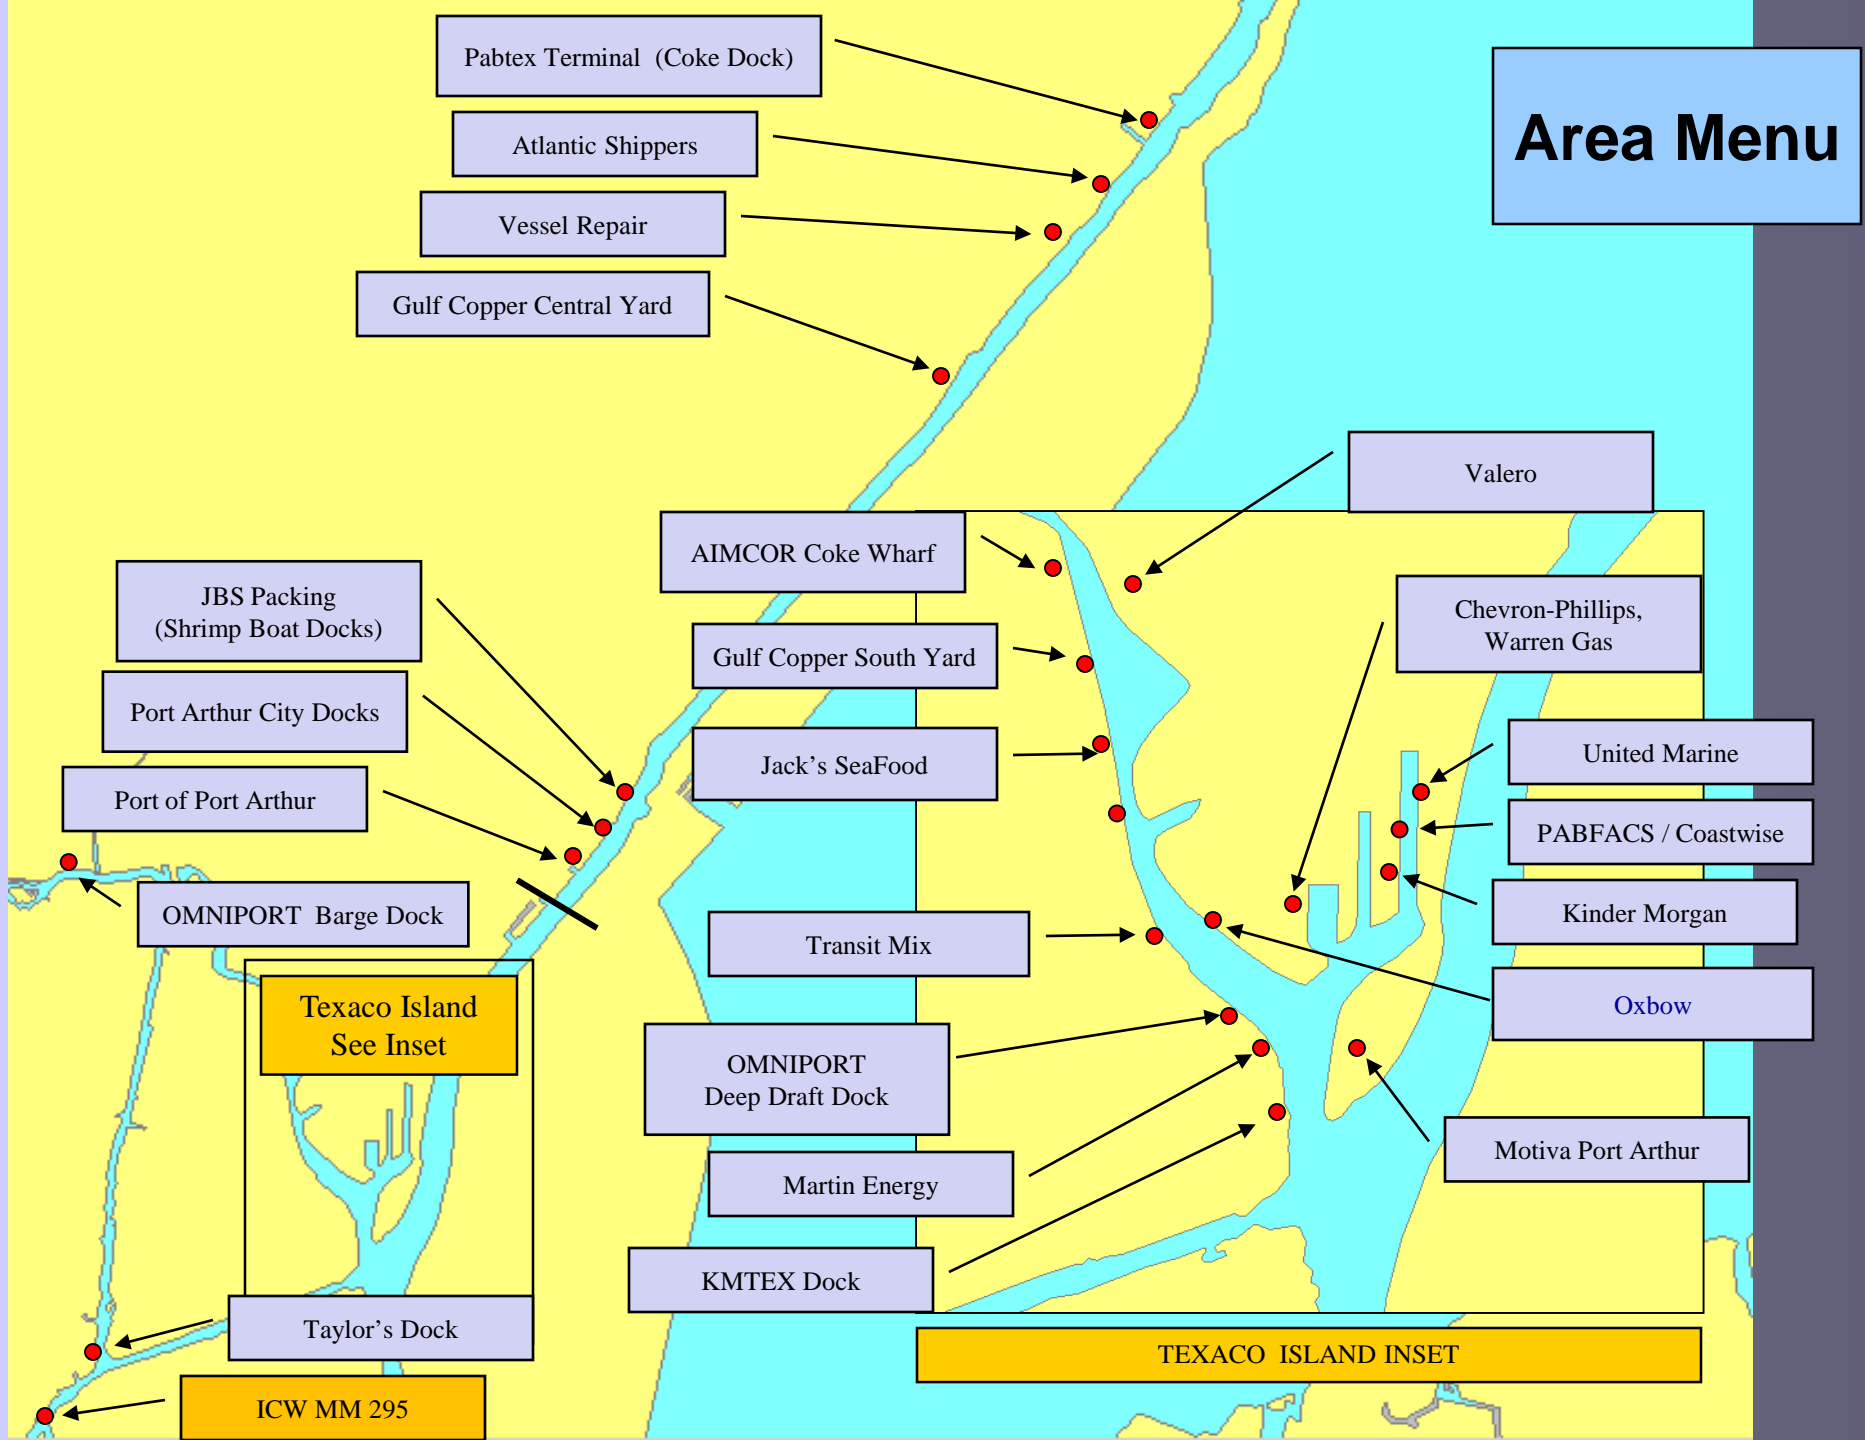

[Home](#)

Area Menu

Area Menu

Area Menu

Area Menu

Area Menu

Hwy 73 Bridge
(Texas Avenue)

Knife River

East Round Bunch Rd
(Cow Bayou Bridge)

Inland Boat Works

Burton Shipyard

Duphil Landing

Cow Bayou

Black Bayou Cut

Sabine Lake

Area Menu

Area Menu

Area Menu

Fairway Anchorage North

Sabine Channel 29/30

Safety Fairway West Check-In Point

Safety Fairway East Check-In Point

Sabine Channel 11/12

Sea Buoy "SB"

Fairway Anchorage East

Fairway Anchorage West

Fairway Anchorage South (Not on this Chart)